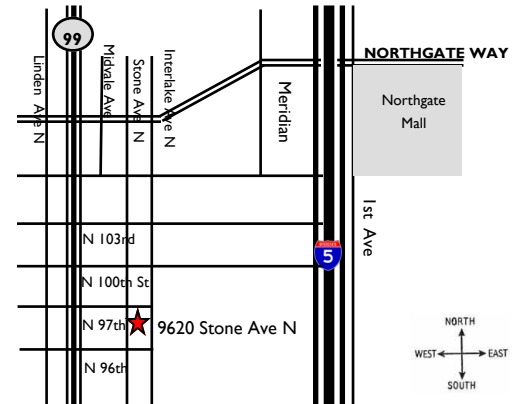

WHO IS THIS CLASS FOR?

- Adults (18 years or older)
- Residents or non-residents. No visa requirements.

WHAT CAN I EXPECT?

- Help with English speaking, listening, reading and writing.
- Meet many native English speakers.

WHEN IS THE CLASS?

Tuesdays and Thursdays

5:30pm—8:15pm

HOW CAN I JOIN THE CLASS?

Students may register *at any time* during a session as long as space is available.

You will register when you come to your first class.

We do not take registrations during the day.

HOW MUCH IS THE CLASS?

- Tuition is free.
- Materials fee is $10 per month, for book and snacks. Materials fee must be paid at time of registration.
- We accept cash or check only, but no credit or debit cards.

DIRECTIONS

Via I-5 from either NE Northgate Way (exit 173) or N. 85th Street (exit 172).

From NE Northgate Way, continue west, NE Northgate Way will become NE 105th St. Turn left at Aurora Ave N. Go to N. 97th, turn left and continue two blocks east to Stone Ave N. Turn right and continue south to the School of TESL which is on the east side of the street.

From N. 85th Street, head west to Aurora and turn right. Continue to N. 97th and turn right. Continue two blocks east to Stone Ave N. Turn right and continue south to the School of TESL which is on the east side of the street.

Bus: The buses that run close to the school are: 358, 75, and 5. For schedules or additional information please call Metro: 206-553-3000 or check the web:

metro.kingcounty.gov

The School of Teaching ESL

9620 Stone Ave N, Suite 101
Seattle, WA 98103
Phone: 206-781-8607
Fax: 206-781-8922
E-mail: STESLinfo@seattleu.edu